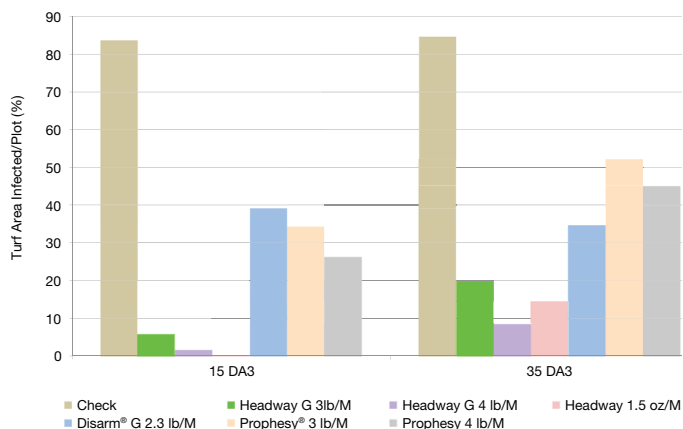

Broad-spectrum disease control.

- Anthracnose
- Brown patch
- Cool weather brown patch
- Dollar spot
- Fairy ring
- Fusarium patch
- Gray leaf spot
- Gray snow mold
- Leaf spot
- Melting out
- Necrotic ring spot
- Pink patch
- Pink snow mold
- *Pythium* blight
- *Pythium* root rot
- Red thread
- *Rhizoctonia* large patch
- Southern blight
- Summer patch
- Take-all patch

Brown Patch Control – Tall Fescue Lawn.

21D Spray Schedule, 3 Applications
B. Clark, Rutgers University, 2009

Headway G Rates Per Area

Area	Labeled Rate Range			
	2 lb/1,000 ft²	3 lb/1,000 ft²	4 lb/1,000 ft²	5 lb/1,000 ft²
1 ft²	0.002	0.003	0.004	0.005
1,000 ft²	2	3	4	5
5,000 ft²	10	15	20	25
10,000 ft²	20	30	40	50
15,000 ft²	30	45	60	75
1 acre	87	131	174	218
10 acres	870	1,310	1,740	2,180

Note: 30 lbs = 1 bag

The one online information source with the innovative services and technologies to help you manage your turf and ornamental needs. www.GreenCastOnline.com